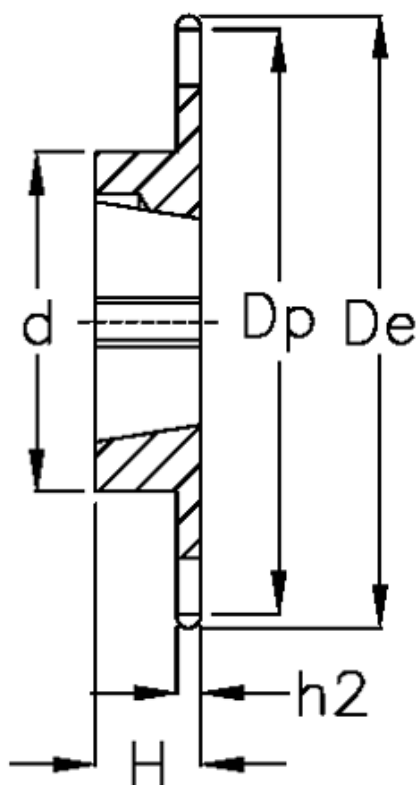

Article number: 616031005030

Description: Taperbored sprocket 08 B-1 Z=30 simplex
for bushing 2012

Measures

C = 1.3

d = 90

De = 126.1

Dp = 121.5

For bush = 2012

For chain size = 1/2" x 5/16"

For chain type = 08 B-1

H = 32

h1 = 7.2

Material = Stål

Number of teeth = 30